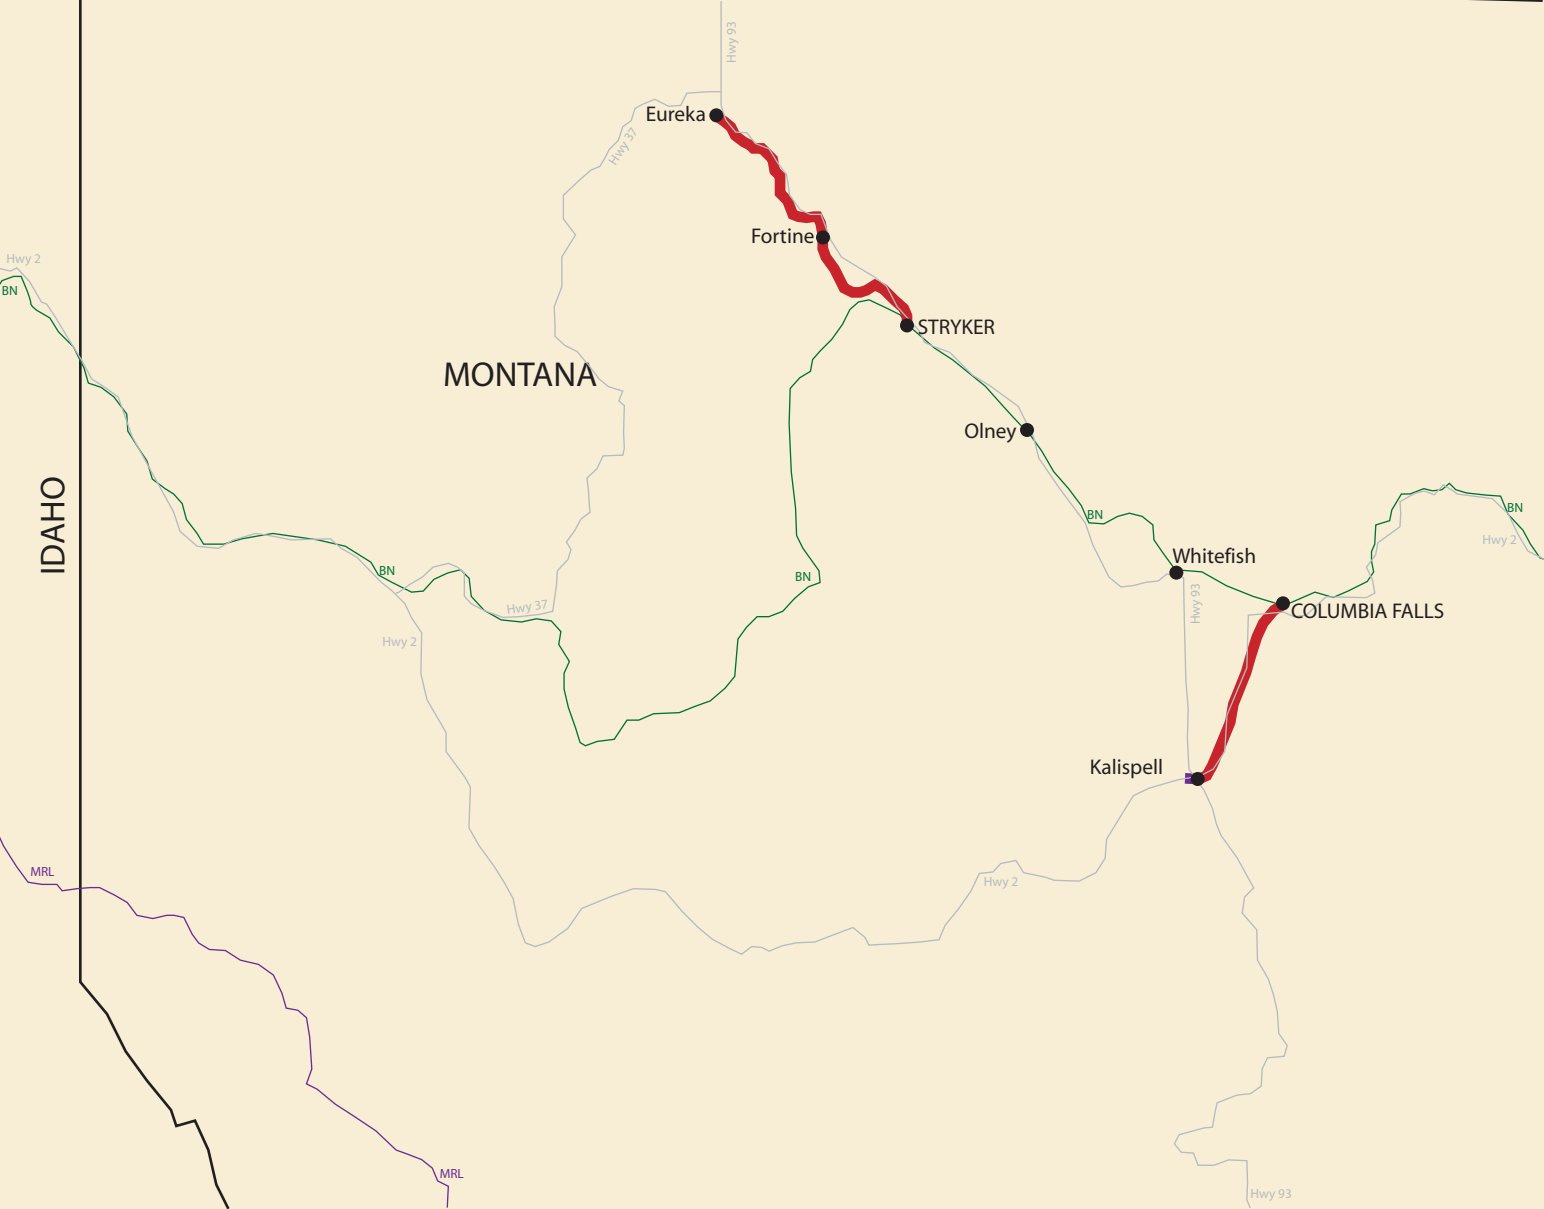

CANADA

LEGEND:

Track Capacity
 Mission Mountain Railroad (MMT) - 286,000 lbs. █

Interchanges
█ BNSF - Stryker █ BNSF - Columbia Falls
 - 23.39 miles - 16.1 miles